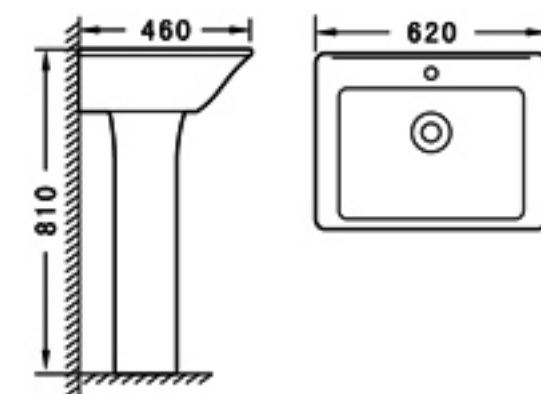

Code: 2366A

直冲式连体坐便器(横排)

Washdown One-piece Closet(P-trap)

Size: 630 × 365 × 820mm

S-trap, 220, 250, 300mm Roughing-in

P-trap, 180mm Roughing-in

Code: 2366B

立柱盆

Pedestal Basin

Size: 620 × 460 × 810mm

Fixing to wall back

Code: 2366C

妇洗器

Bidet

Size: 550 × 380 × 460mm

Fixing to wall back