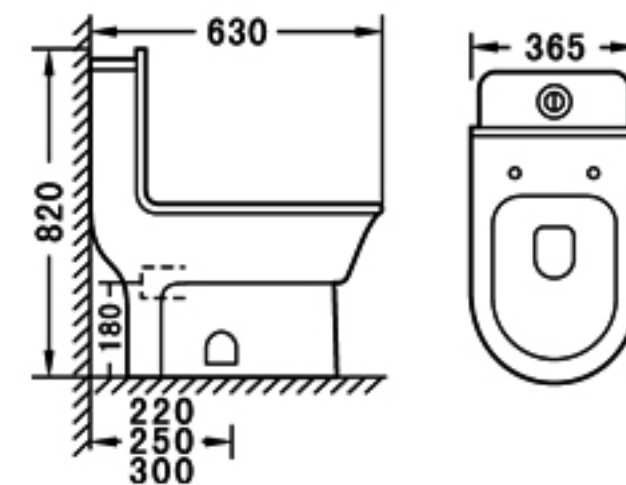

Code: 2366A

直冲式连体坐便器(横排)

Washdown One-piece Closet(P-trap)

Size: 630 × 365 × 820mm

S-trap, 220, 250, 300mm Roughing-in

P-trap, 180mm Roughing-in

Code: 2366B

立柱盆

Pedestal Basin

Size: 620 × 460 × 810mm

Fixing to wall back

Code: 2366C

妇洗器

Bidet

Size: 550 × 380 × 460mm

Fixing to wall back